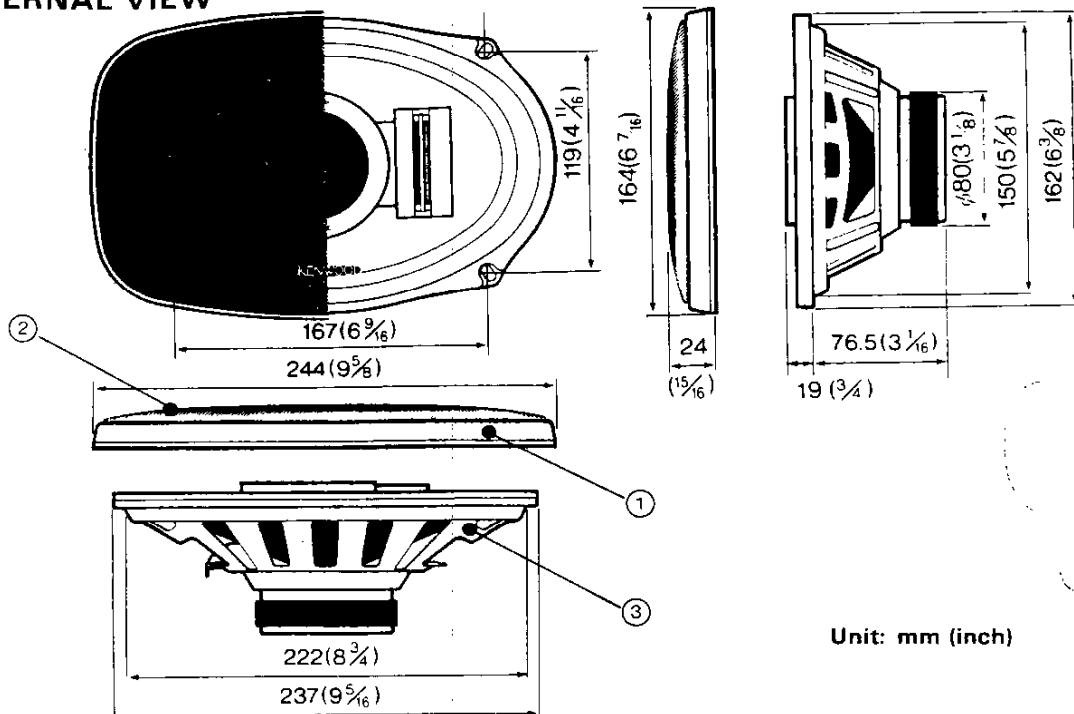

KFC-6971

SERVICE MANUAL

KENWOOD

© 1988-1 PRINTED IN JAPAN
B51-3409-10 (G) 1107

EXTERNAL VIEW

Unit: mm (inch)

PARTS INCLUDED

- (M4-70mm) × 8
- × 8
- M4 × 8
- φ4 × 8
- M4 × 8
- × 2
- (φ4-40) × 8
- 5m(16.4ft) × 2

SPECIFICATIONS

- Speakers
- Woofer..... 5 × 9in cone type, 10oz magnet
 - Mid-Range..... 2-1/2in cone type, 2.2oz magnet
 - Tweeter..... piezo type
 - Peak input power..... 100 Watts
 - Sensitivity..... 91dB/W at 1m
 - Impedance..... 4 ohms
 - Weight per speaker with grille.... 1.41kg (3.1lb)/pc

Ref No.	New Parts	Parts No.	Description
①		B06-0273-08	FRAME
		E30-1457-08	SPEAKER CORD
②		F09-0841-08	SCREEN
		N99-0218-08	SCREW SET
③	★	T15-0105-08	SPEAKER